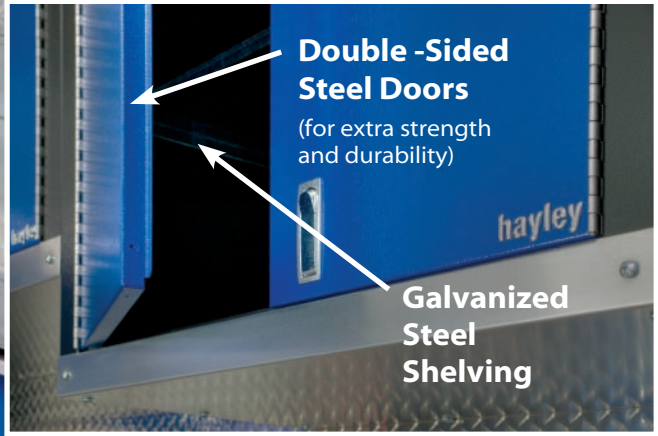

Double -Sided Steel Doors
(for extra strength and durability)

Galvanized Steel Shelving

Proudly 100% Canadian Made

Smooth Rolled Edges
(no burrs or sharp edges)

16 Gauge Steel Construction
(More strength, greater rigidity, tighter tolerances & longer life)