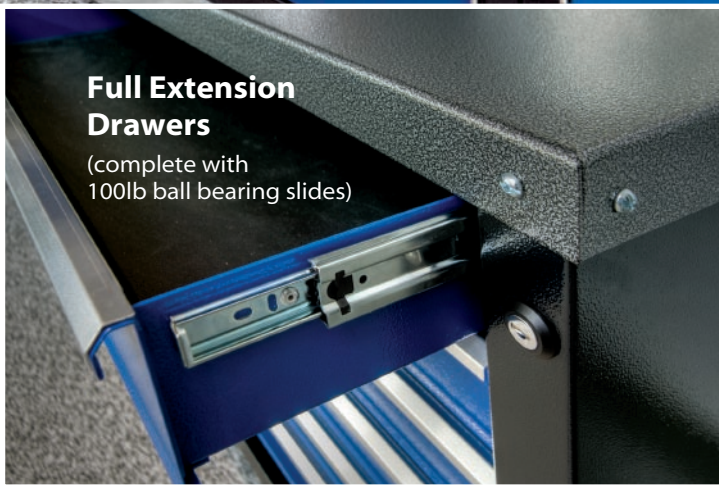

C A B I N E T S
B Y **hayley**

YOUR TOOLS WILL DROOL.

C A B I N E T S
B Y

hayley

CALGARY, CANADA • 403.259.5523 • WWW.CABINETSBYHAYLEY.COM

Textured Chrome Latches
(matte black & key lock optional)

Double -Sided Steel Doors
(for extra strength and durability)

Galvanized Steel Shelving

Proudly 100% Canadian Made

Smooth Rolled Edges
(no burrs or sharp edges)

16 Gauge Steel Construction
(More strength, greater rigidity, tighter tolerances & longer life)

Full Extension Drawers
(complete with 100lb ball bearing slides)